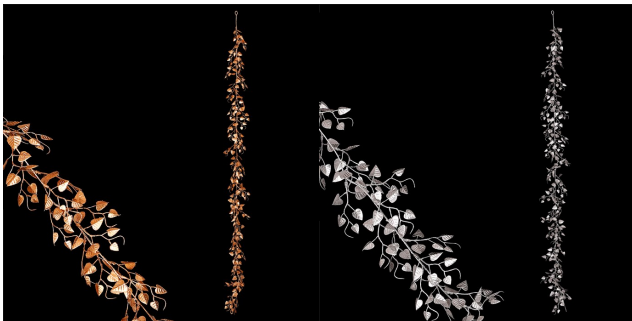

AUTRONIC
my home

SG8028 COP

110 Kč

↔ 10 ↗ 10 ↕ 150 cm

SG8028 GOLD

SG8028 SIL

SG8028 WT